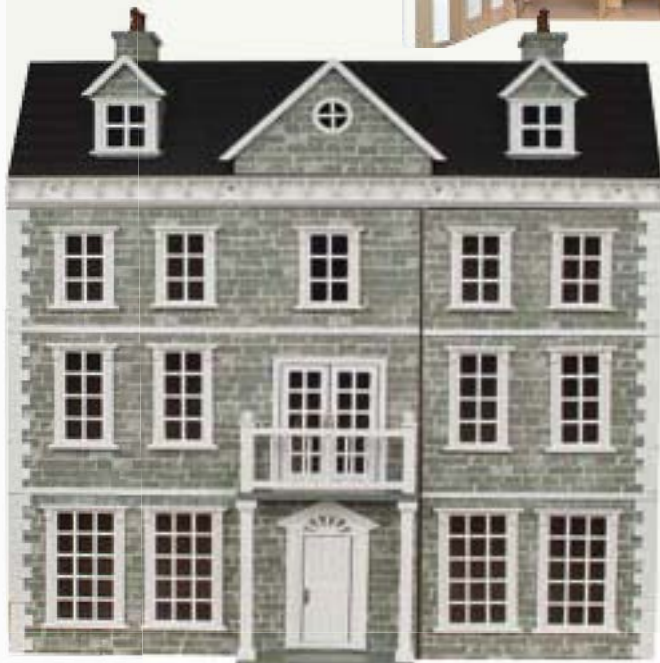

**3800 kr/målat**

Also available painted: DH039B brick finish

Also available unpainted DH039 **3100 kr**

MDF Construction

Approx Sizes:

33" (84cm) High

32" (81cm) Wide

18.5" (48cm) Deep